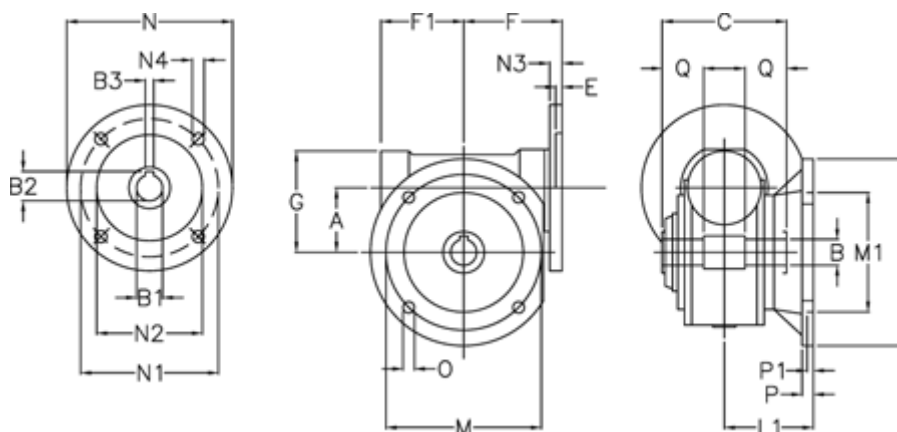

Data Sheet

Article number: 390218510054010

Description: Worm gear
VF 185-FC2-100-100B5, without lubrication

Measures

A = 185.4	F1 = 205	N2 = 180
B = 60 H7	G = 267	N3 = 16
B1 E7 = 28	L = 400	N4 = 13
B2 = 31.3	L1 = 155.5	O = 22
B3 H9 = 8	M = 350	P = 22
C = 190	M1 = 280	P1 = 13
E = 4	N = 250	Q = 65
F = 217	N1 = 215	